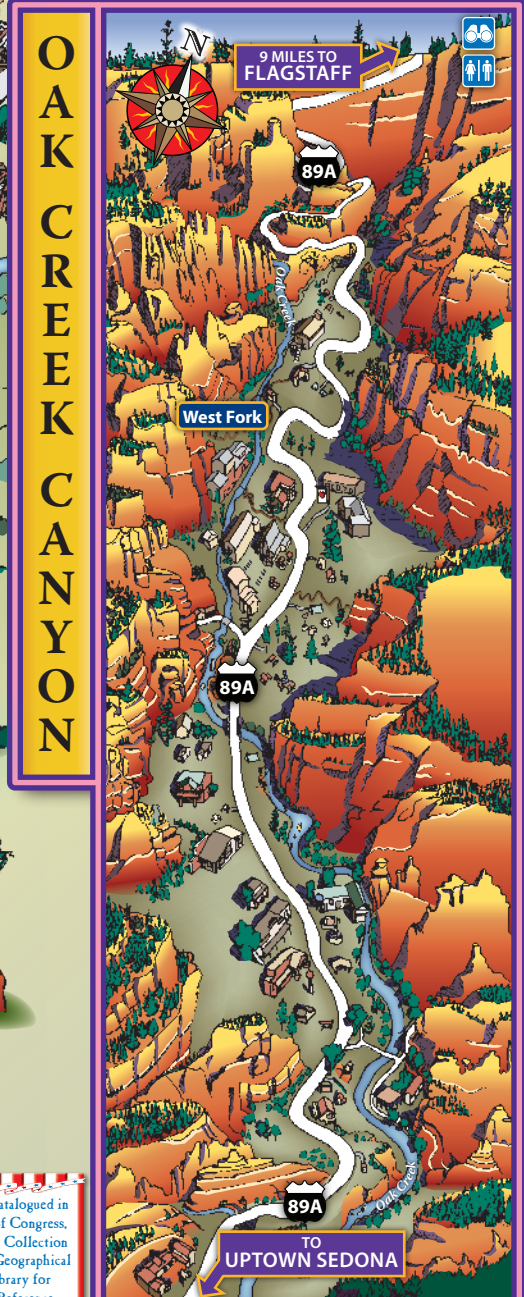

START YOUR OWN MAP
DISCOVERYMAPFRANCHISE.COM

SEDONA

TO OAK CREEK CANYON
16 MILES TO FLAGSTAFF

18 MILES TO COTTONWOOD
27 MILES TO JEROME

3 MILES TO RED ROCK STATE PARK

7 MILES TO VILLAGE OF OAK CREEK
98 MILES TO PHOENIX / I-17

LEGEND

- Things to Do
- Where to Eat
- Where to Shop
- Where to Stay
- Essential Services

COMMUNITIES

- Points of Interest
- Vortex Locations

USE OFFICIAL TRAIL MAPS FOR HIKING INFORMATION